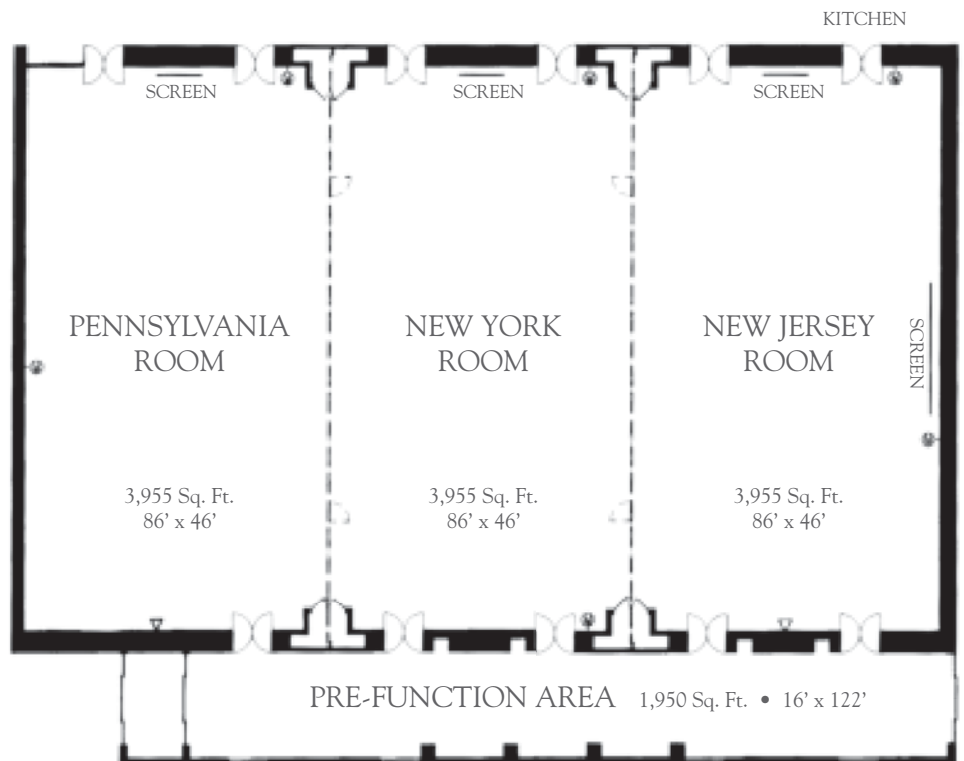

**ROOM DIMENSIONS**

Ballroom	(75' x 56')	4,425 Sq. Ft.	Entrance Area	180 Sq. Ft.
Dance Floor	(34' x 26')	884 Sq. Ft.	Coat Check	305 Sq. Ft.
Bar Area		165 Sq. Ft.	Lobby	360 Sq. Ft.

**TOTAL AREA • 5,090 Sq. Ft.**

**ROOM DIMENSIONS**

Entire Ballroom	(86' x 138')	11,865 Sq. Ft.
Any 1 Section	(86' x 46')	3,955 Sq. Ft.
Pre-Function Area		1,950 Sq. Ft.

**TOTAL AREA • 13,815 Sq. Ft.**