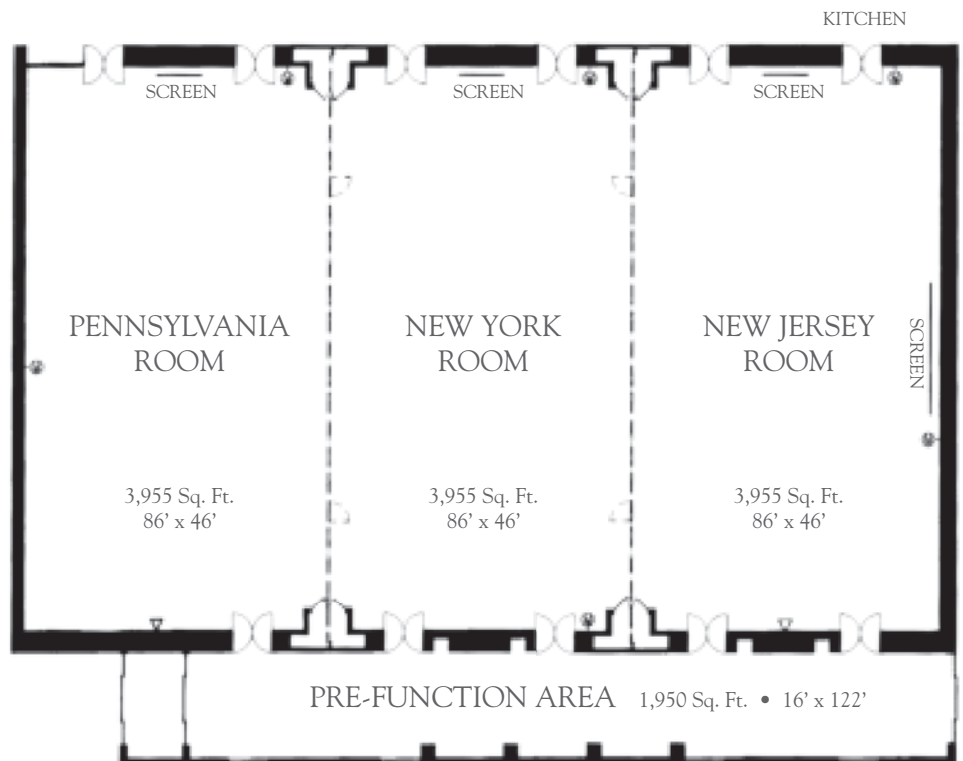

**ROOM DIMENSIONS**

Ballroom	(75' x 56')	4,425 Sq. Ft.	Entrance Area	180 Sq. Ft.
Dance Floor	(34' x 26')	884 Sq. Ft.	Coat Check	305 Sq. Ft.
Bar Area		165 Sq. Ft.	Lobby	360 Sq. Ft.

**TOTAL AREA • 5,090 Sq. Ft.**

**ROOM DIMENSIONS**

Entire Ballroom	(86' x 138')	11,865 Sq. Ft.
Any 1 Section	(86' x 46')	3,955 Sq. Ft.
Pre-Function Area		1,950 Sq. Ft.

**TOTAL AREA • 13,815 Sq. Ft.**